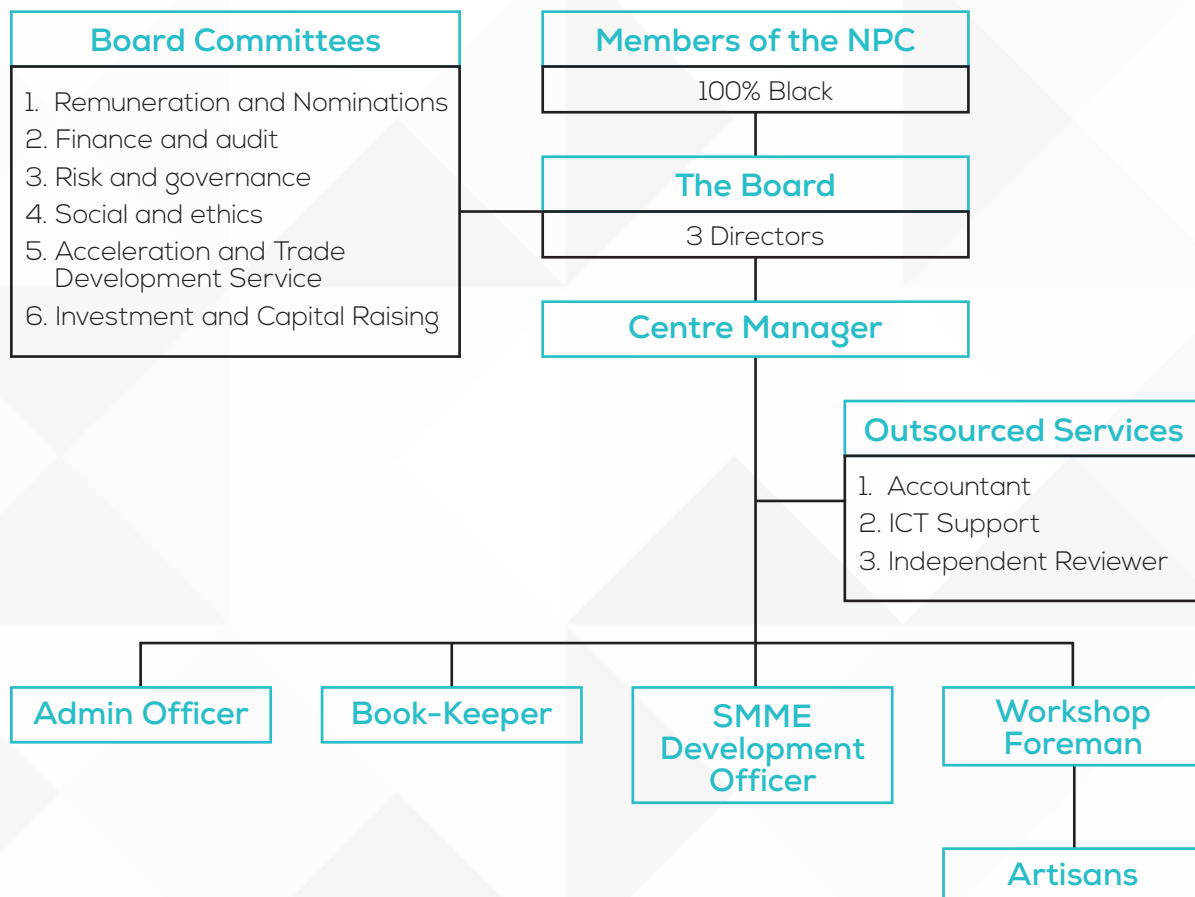

Our Structure

Sponsored By